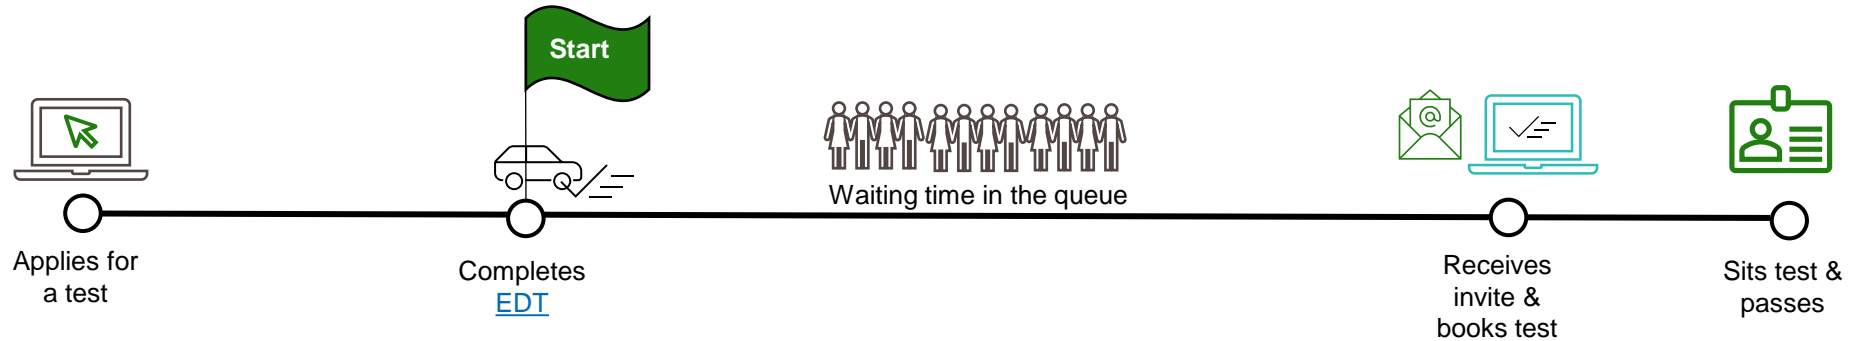

How your eligibility to sit a driving test determines your place in the queue...

Lisa

Lisa applied for her test as soon as she completed her EDT so she was added to the queue straight away. In this case, Lisa's position is determined by her application date.

Alex

Alex had completed his EDT before he applied for a test, so his position in the queue is determined by his application date.

Hanna

Hanna hadn't completed her EDT when she applied, so she wasn't eligible to sit a test. She was added to the queue when she finished her last EDT session, so her position is determined by this date.

To be eligible to sit a test you must have:

- ✓ held your *first* learner permit for at least 6 months
- ✓ completed all of your EDT