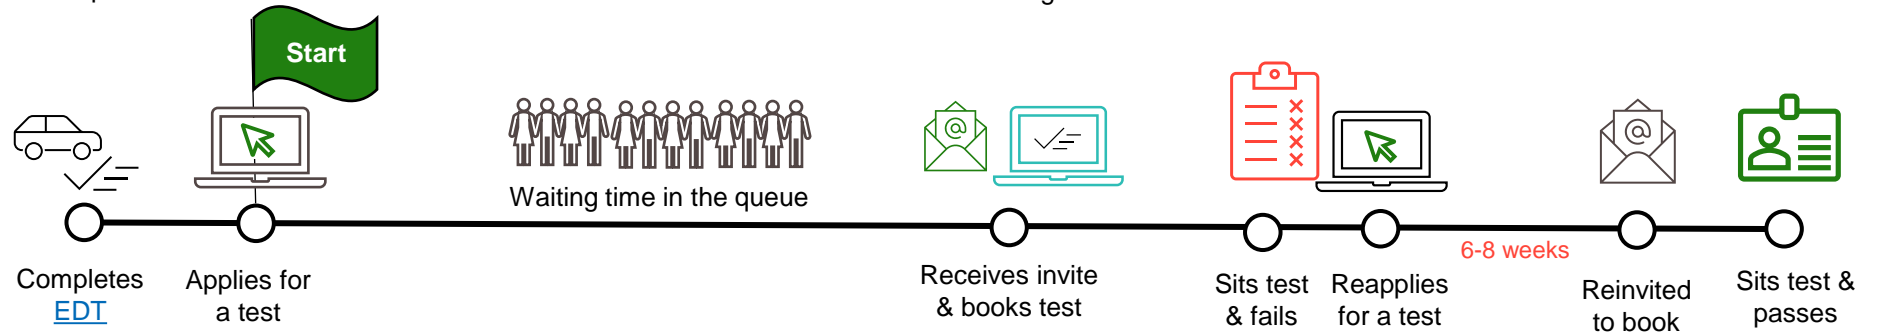

How your eligibility to sit a driving test determines your place in the queue...

Lisa

Lisa applied for her test as soon as she completed her EDT so she was added to the queue straight away. In this case, Lisa's position is determined by her application date.

Alex

Alex had completed his EDT before he applied for a test, so his position in the queue is determined by his application date.

Hanna

Hanna hadn't completed her EDT when she applied, so she wasn't eligible to sit a test. She was added to the queue when she finished her last EDT session, so her position is determined by this date.

To be eligible to sit a test you must have:

- ✓ held your *first* learner permit for at least 6 months
- ✓ completed all of your EDT