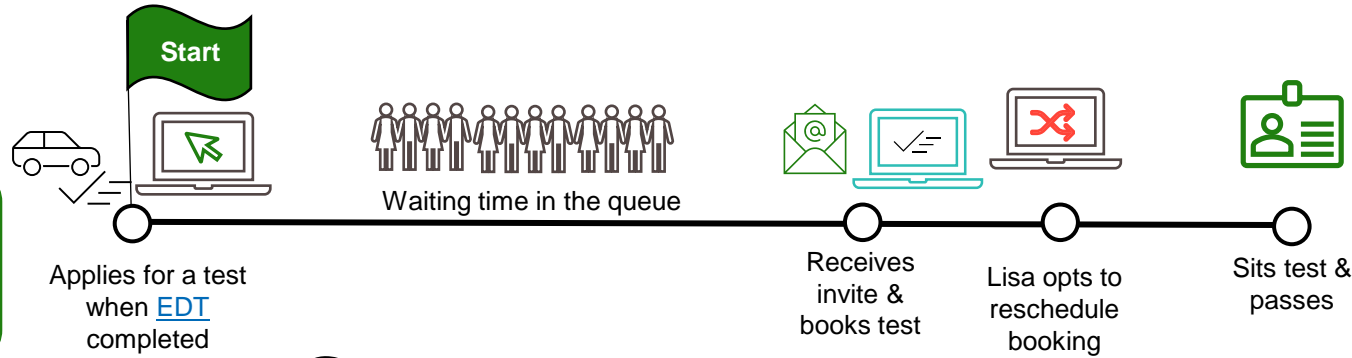

How your eligibility to sit a driving test determines your place in the queue...

Lisa

Lisa applied for her test as soon as she completed her EDT so she was added to the queue straight away. In this case, Lisa's position is determined by her application date.

Alex

Alex had completed his EDT before he applied for a test, so his position in the queue is determined by his application date.

Hanna

Hanna hadn't completed her EDT when she applied, so she wasn't eligible to sit a test. She was added to the queue when she finished her last EDT session, so her position is determined by this date.

To be eligible to sit a test you must have:

- ✓ held your *first* learner permit for at least 6 months
- ✓ completed all of your EDT