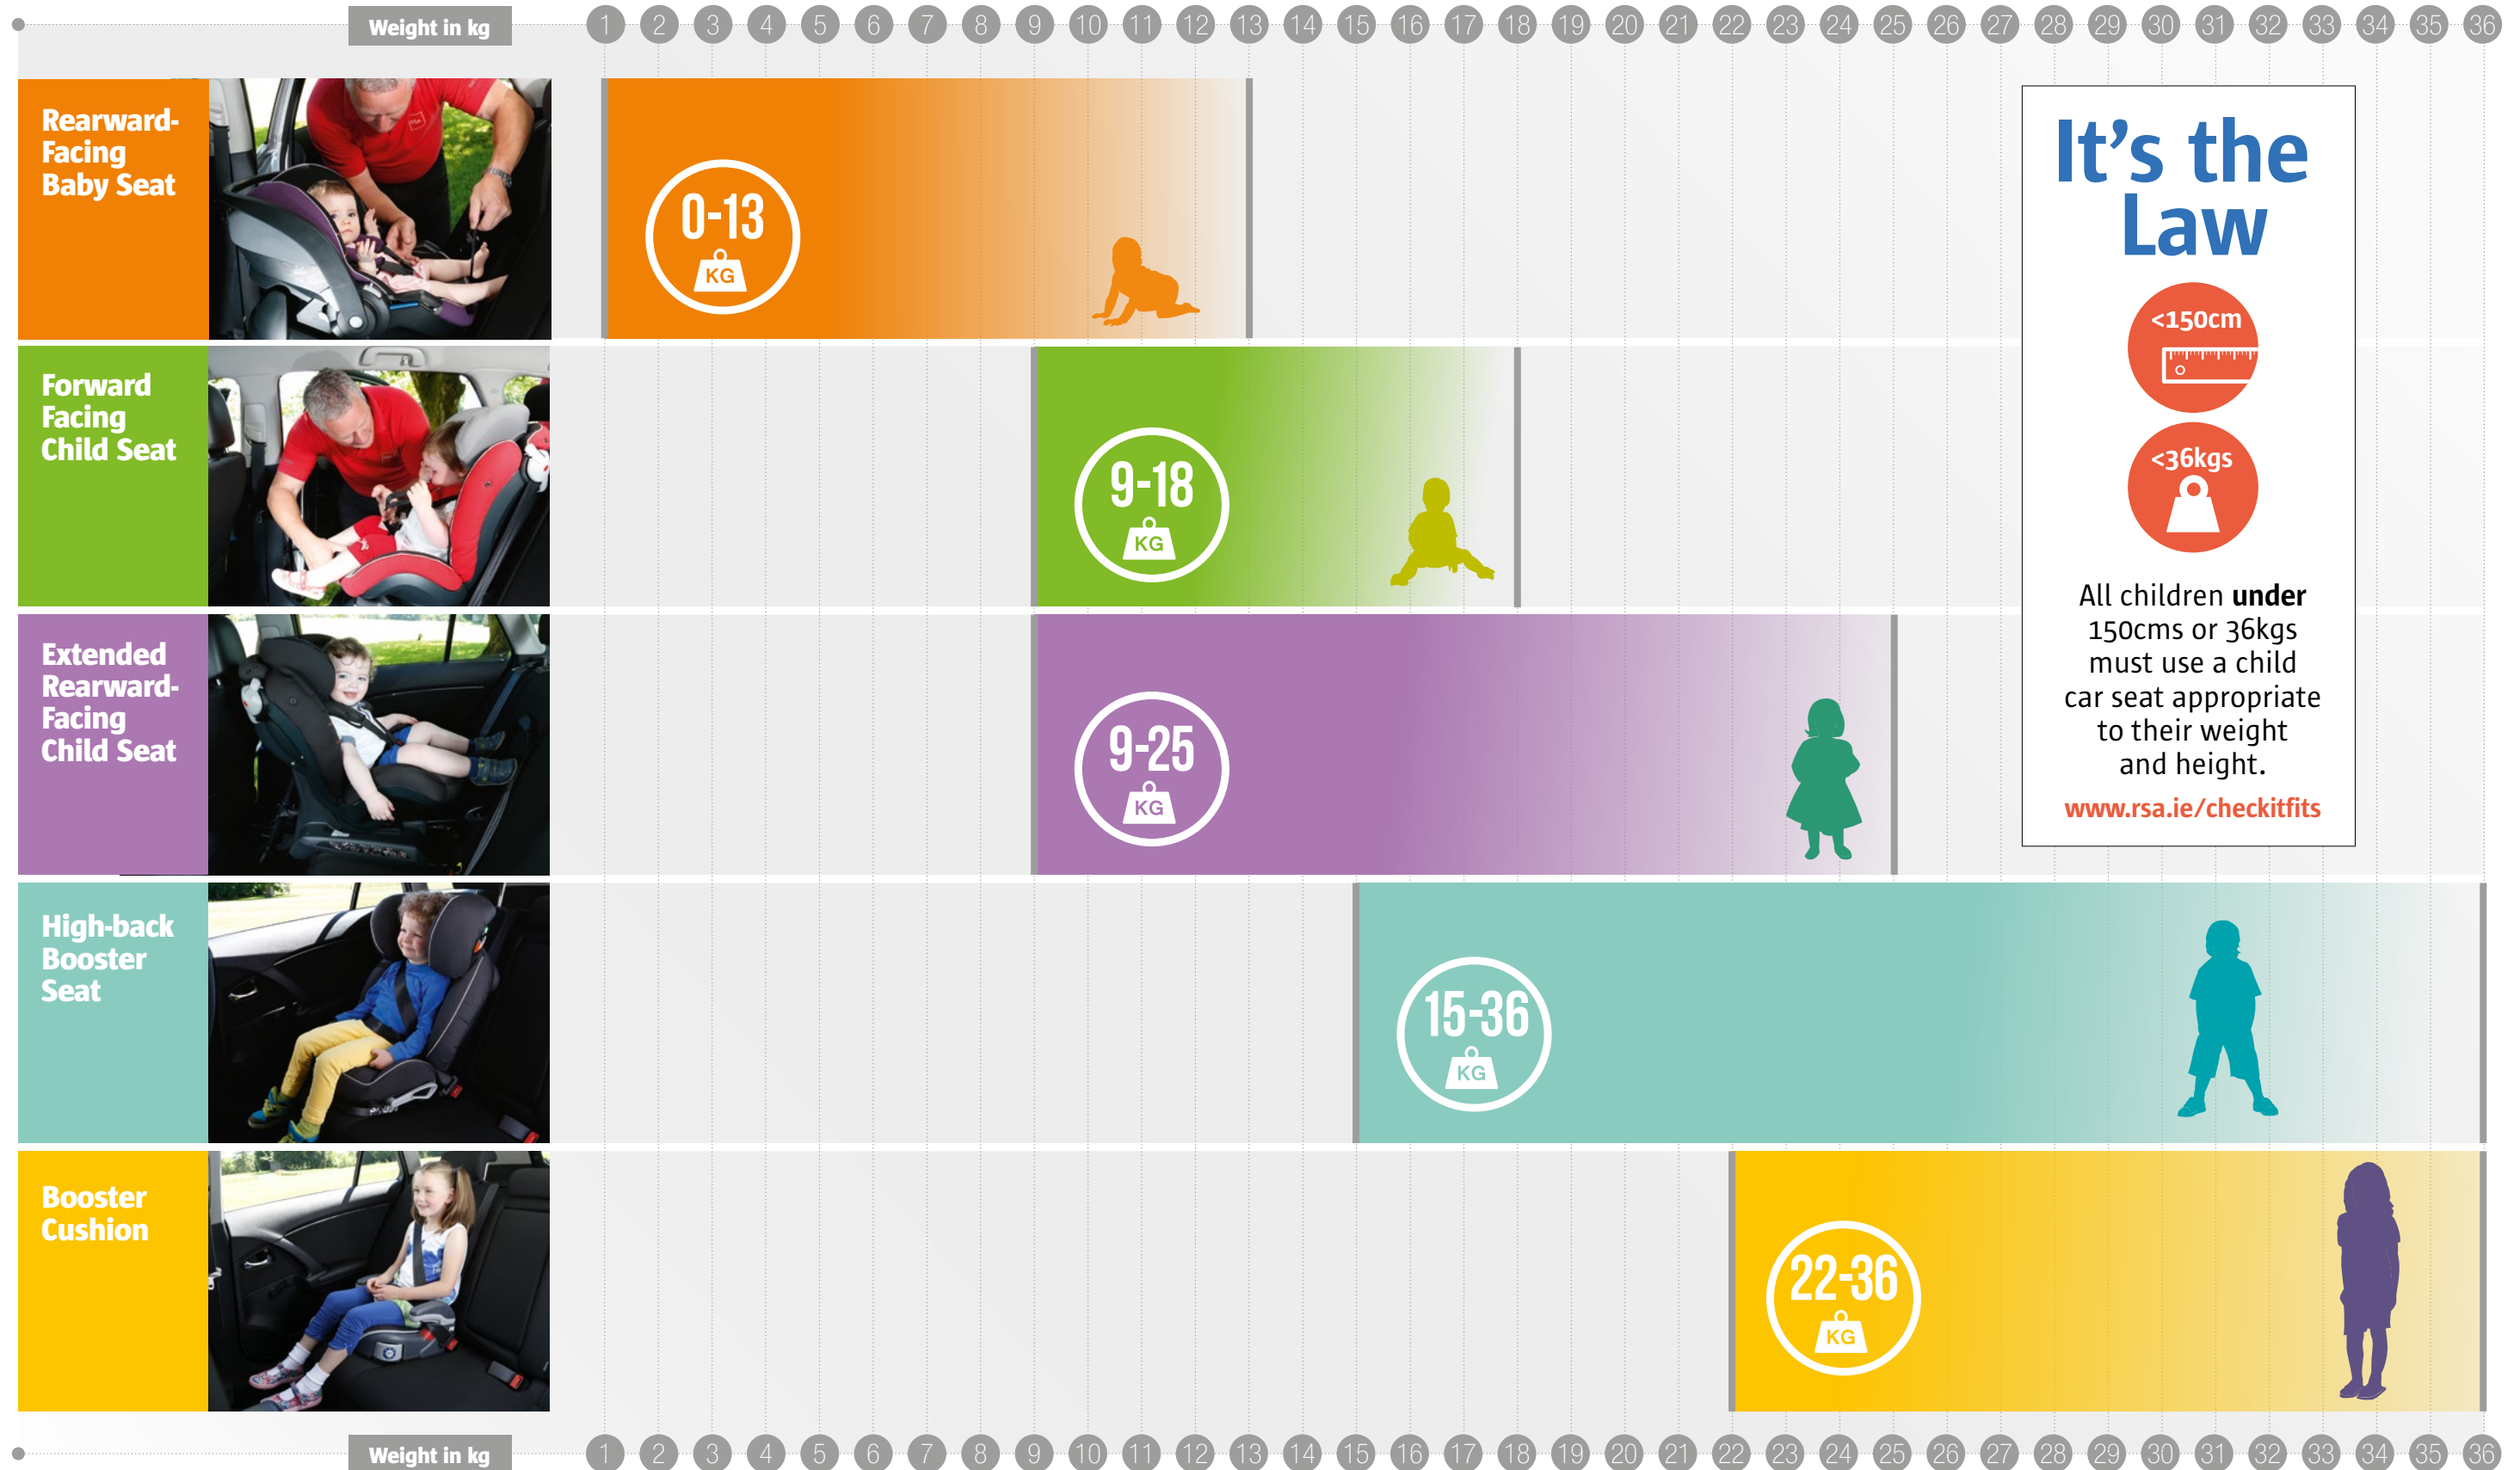

Weigh your child to find out what type of seat would suit them

It's the Law

<150cm

<36kgs

All children **under** 150cms or 36kgs must use a child car seat appropriate to their weight and height.

www.rsa.ie/checkitfits

The Road Safety Authority has introduced 'Check it Fits' in response to a frightening statistic that shows that as many as 4 out of 5 child car seats are incorrectly fitted which can result in serious injury or worse, a fatality in the event of collision.

The RSA 'Check it Fits' service is a full-time, nationwide, free expert service which aims to put parents', grandparents' and guardians' minds at ease that their child's car seat is safely and securely fitted in their car.

The service is quick. It's easy. It's free and it is travelling around the country. Our experts will advise on how to fix any problem, demonstrate how to fit the restraint correctly and answer and queries participants might have.